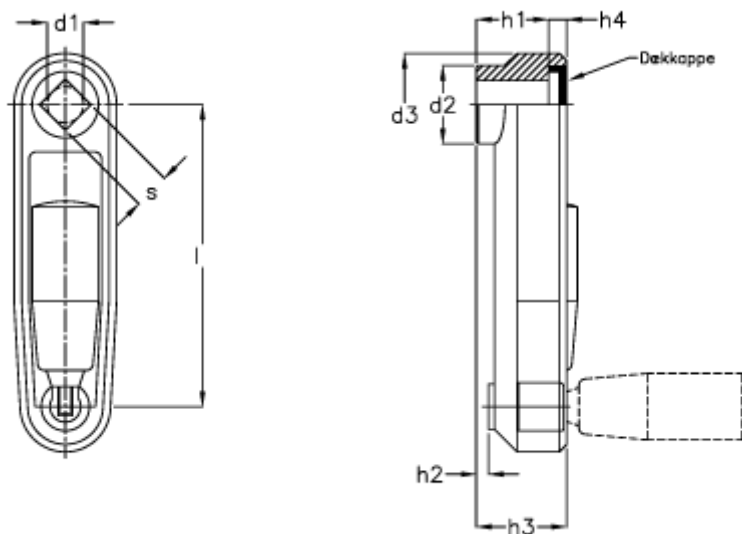

Article number: 20235300

Description: E+G Crank handle
GN 472.3-125-V14-SW

Measures

d1 H7	= B 14		l	= 125
d2	= 28		s H11 = V 14	
d3	= 36			
h1	= 31			
h2	= 9.0			
h3	= 37			
h4	= 4.2			
Handle	= 23			